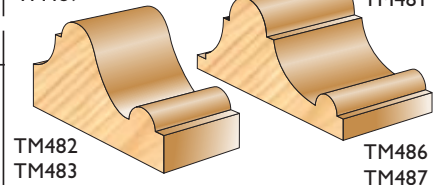

SIZE mm:	PINE CODE:	LETTER CODE:
70x15	TM906	J

Coving • Pine 2.4m

SIZE mm:	PINE CODE:	LETTER CODE:
42x14	TM734	M

Skirting • Pine 2.4m & 3.0m

SIZE mm:	PINE CODE: 2.4m	LETTER CODE:	PINE CODE: 3.0m	LETTER CODE:
144x20	TM478	R	TM479	T

Cladding • Pine 2.4m

SIZE mm:	PINE CODE: 2.4m	LETTER CODE:
95x8	TM493	H

Dado Rails • Pine 2.4m & 3.0m

SIZE mm:	PINE CODE: 2.4m	LETTER CODE:
41x20	TM480	L
45x20	TM482	M
69x28	TM486	Q
69x20	TM488	P

SIZE mm:	PINE CODE: 3.0m	LETTER CODE:
41x20	TM481	N
45x20	TM483	O
69x28	TM487	T
69x20	TM489	Q

Oak Mouldings

Stock Code Description

OM001	BUN 30 OAK SCOTIA 15X15 2.4M
OM002	BUN 30 OAK SCOTIA 21X21 2.4M
OM003	BUN 30 OAK HALF ROUND 18X6 2.4M
OM004	BUN 35 OAK D.MOULD 18X6 2.4M
OM005	BUN 35 OAK D.MOULD 21X6 2.4M
OM006	BUN 35 OAK D.MOULD 31X6 2.4M
OM007	BUN 35 OAK D.MOULD 34X6 2.4M