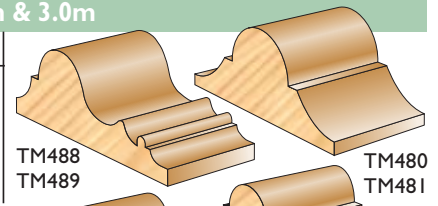

Ogee Architrave Pine 2.4m & 3.0m/Red Hardwood 2.4m

SIZE mm:	PINE CODE: 2.4m	LETTER CODE:	PINE CODE: 3.0m	LETTER CODE:	RED H/WOOD CODE	LETTER CODE:
55x15	TM904	M	TM905	O	HTM891	Q

Chamf Architrave • Pine 2.4m

SIZE mm:	PINE CODE:	LETTER CODE:
70x15	TM906	J

Coving • Pine 2.4m

SIZE mm:	PINE CODE:	LETTER CODE:
42x14	TM734	M

Skirting • Pine 2.4m & 3.0m

SIZE mm:	PINE CODE: 2.4m	LETTER CODE:	PINE CODE: 3.0m	LETTER CODE:
144x20	TM478	R	TM479	T

Cladding • Pine 2.4m

SIZE mm:	PINE CODE: 2.4m	LETTER CODE:
95x8	TM493	H

Dado Rails • Pine 2.4m & 3.0m

SIZE mm:	PINE CODE: 2.4m	LETTER CODE:
41x20	TM480	L
45x20	TM482	M
69x28	TM486	Q
69x20	TM488	P

SIZE mm:	PINE CODE: 3.0m	LETTER CODE:
41x20	TM481	N
45x20	TM483	O
69x28	TM487	T
69x20	TM489	Q

Oak Mouldings

Stock Code Description

OM001	BUN 30 OAK SCOTIA 15X15 2.4M
OM002	BUN 30 OAK SCOTIA 21X21 2.4M
OM003	BUN 30 OAK HALF ROUND 18X6 2.4M
OM004	BUN 35 OAK D.MOULD 18X6 2.4M
OM005	BUN 35 OAK D.MOULD 21X6 2.4M
OM006	BUN 35 OAK D.MOULD 31X6 2.4M
OM007	BUN 35 OAK D.MOULD 34X6 2.4M